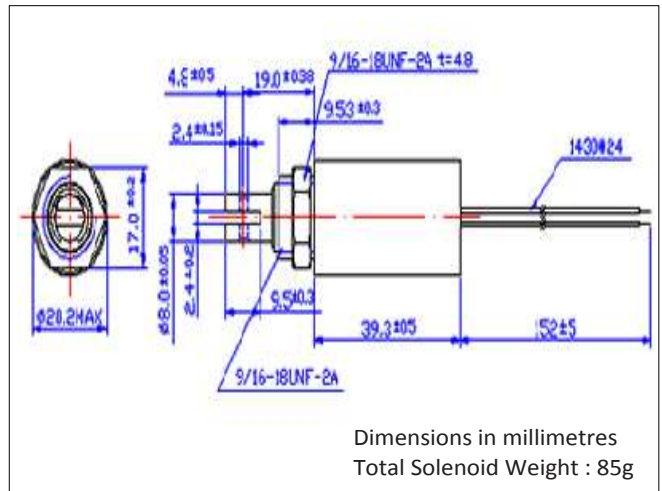

# RS Article: 177 - 0144 Tubular Solenoid 12V

### Specifications: